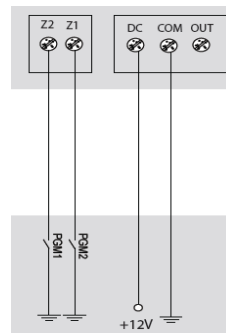

**Dimensions**

**Dimensions**  
108x52x30mm

**Mounting Options:**  
Surface mounting (screw tabs)

**Wiring:**

**Layout:**

**Connections:**

**Output:**

**Ordering Information**